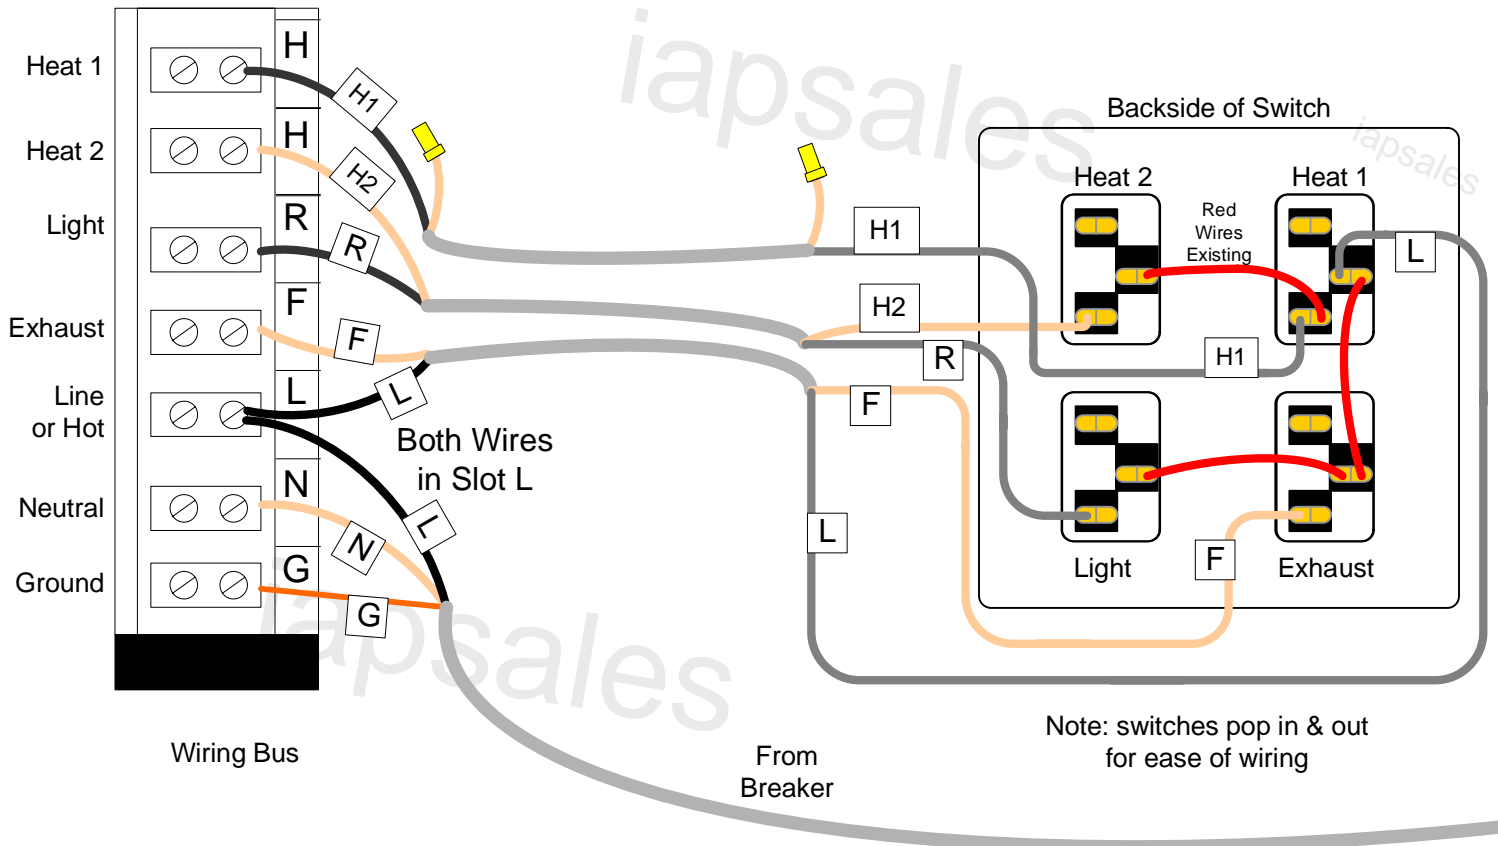

Enlarged Wiring Detail for the AUPU A716 5 Wires to the Wall Switch (Wires and labels not Included)

Aupu A716 Exhaust Fan